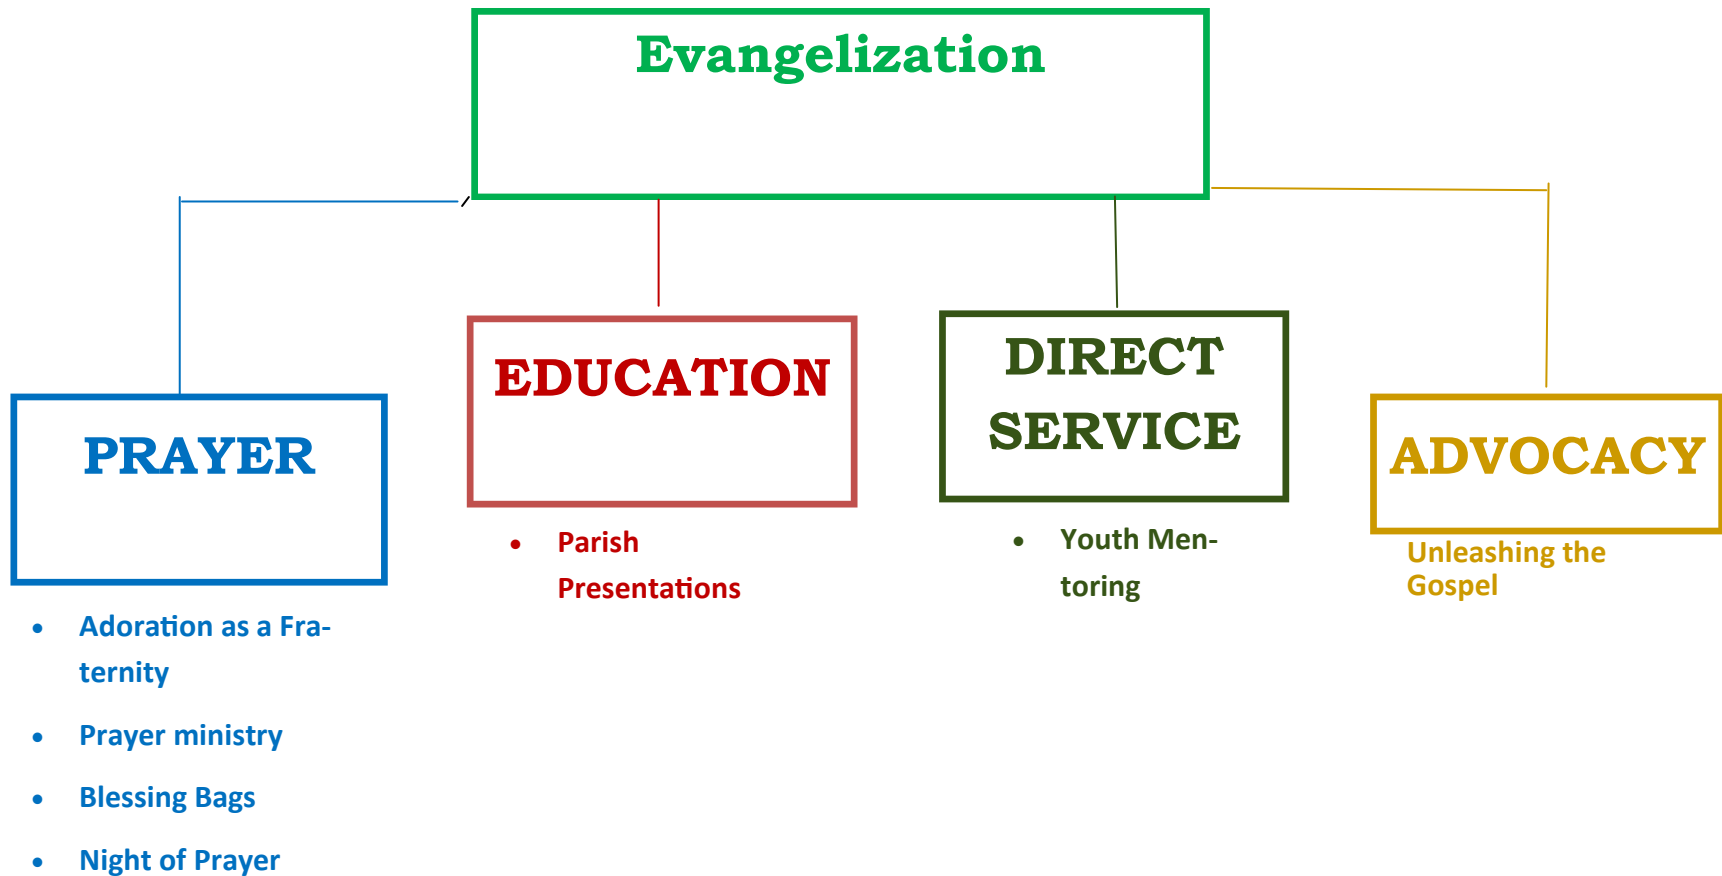

Evangelization

Each fraternity member would select one committee which inspires them to serve. They would serve for a 12 month period at which time they can recommit to the committee or select another committee. **Note:** The direct service committee would coordinate opportunities for service and invite larger membership to participate.